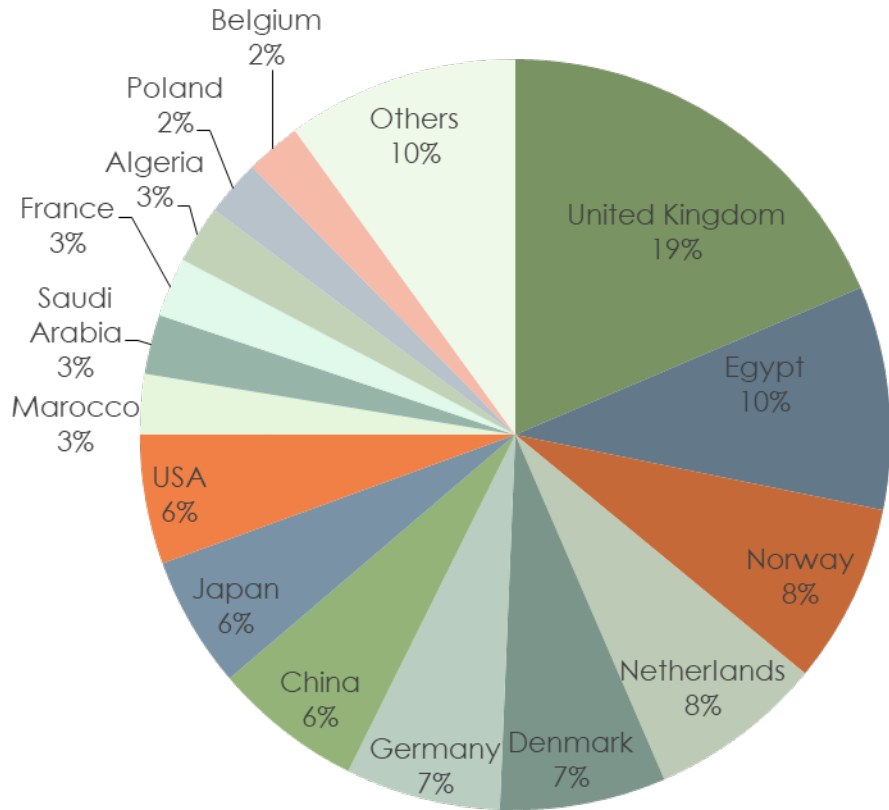

Production and Deliveries 1980-2020

Sawn Softwood

Source: Swedish Forest Industries Federation, Statistics Sweden

Production 2020: 18.4 Million m³ (2019: 18,6)
Exports 2019: 14.1 Million m³ (2019: 12,7)

Total Exports 2020: 14.1 Million m³ (2019: 12,7)