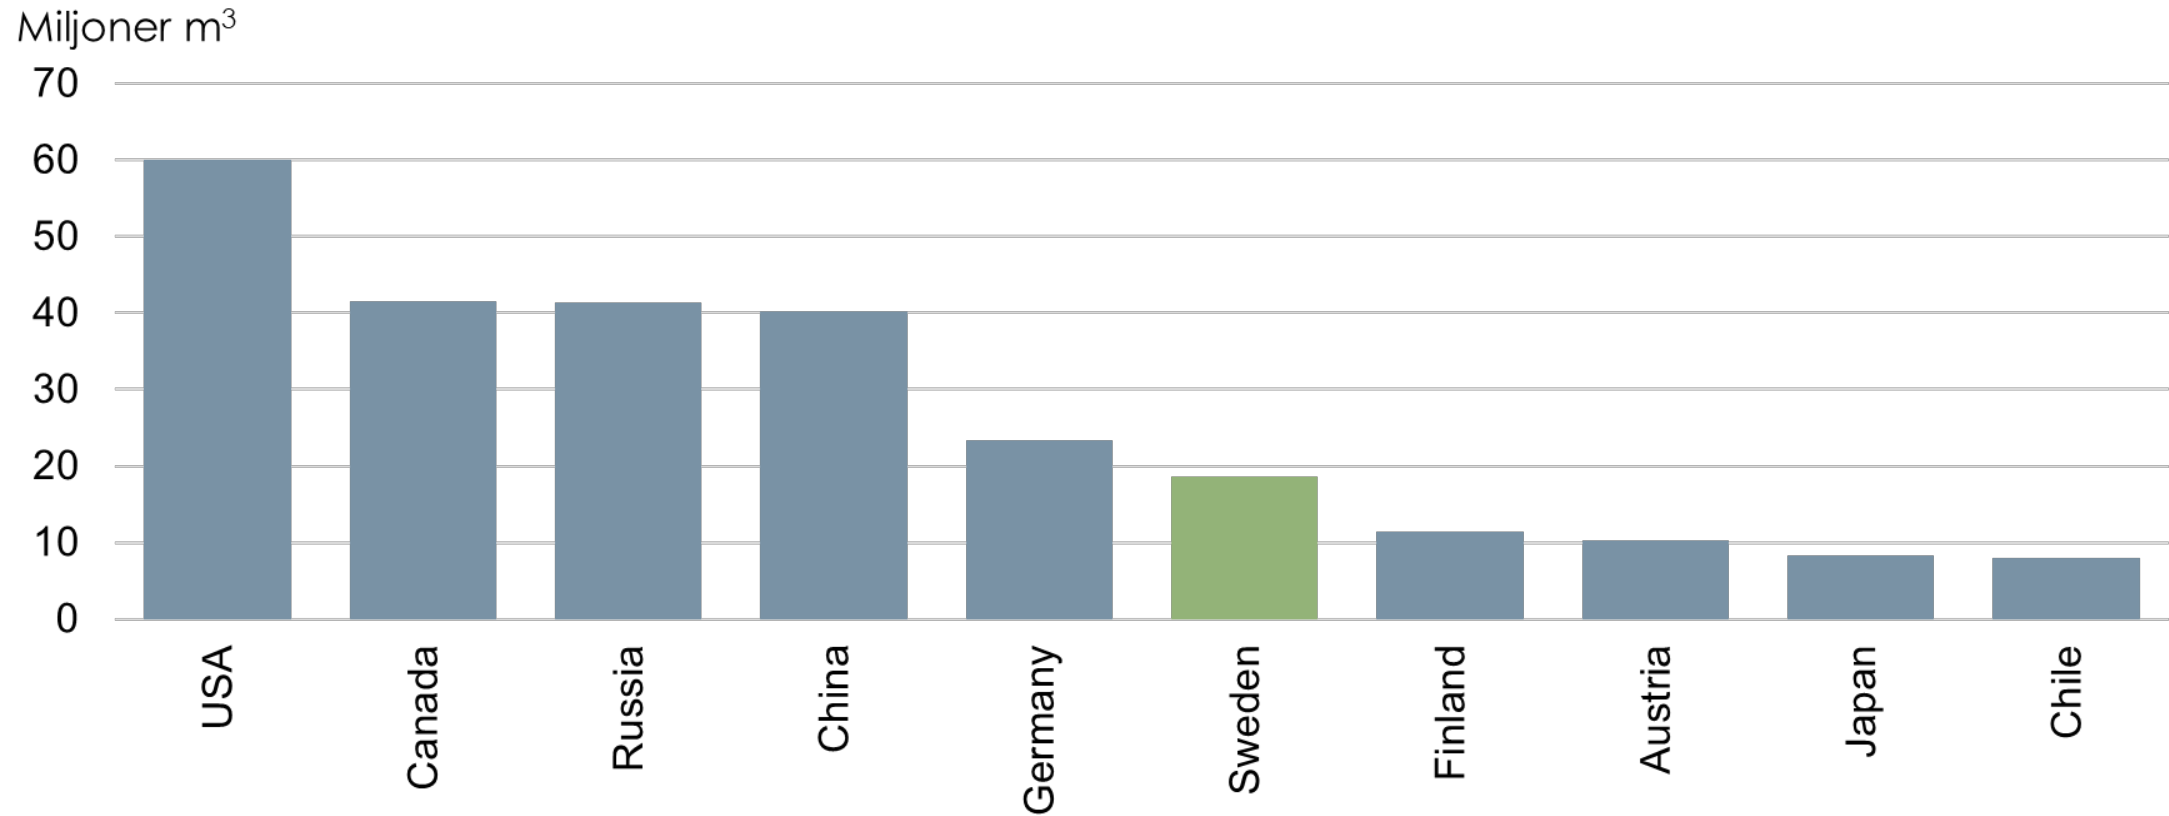

Worlds largest producers of sawn softwood, 2019

Source: FAO, Swedish Forest Industries Federation