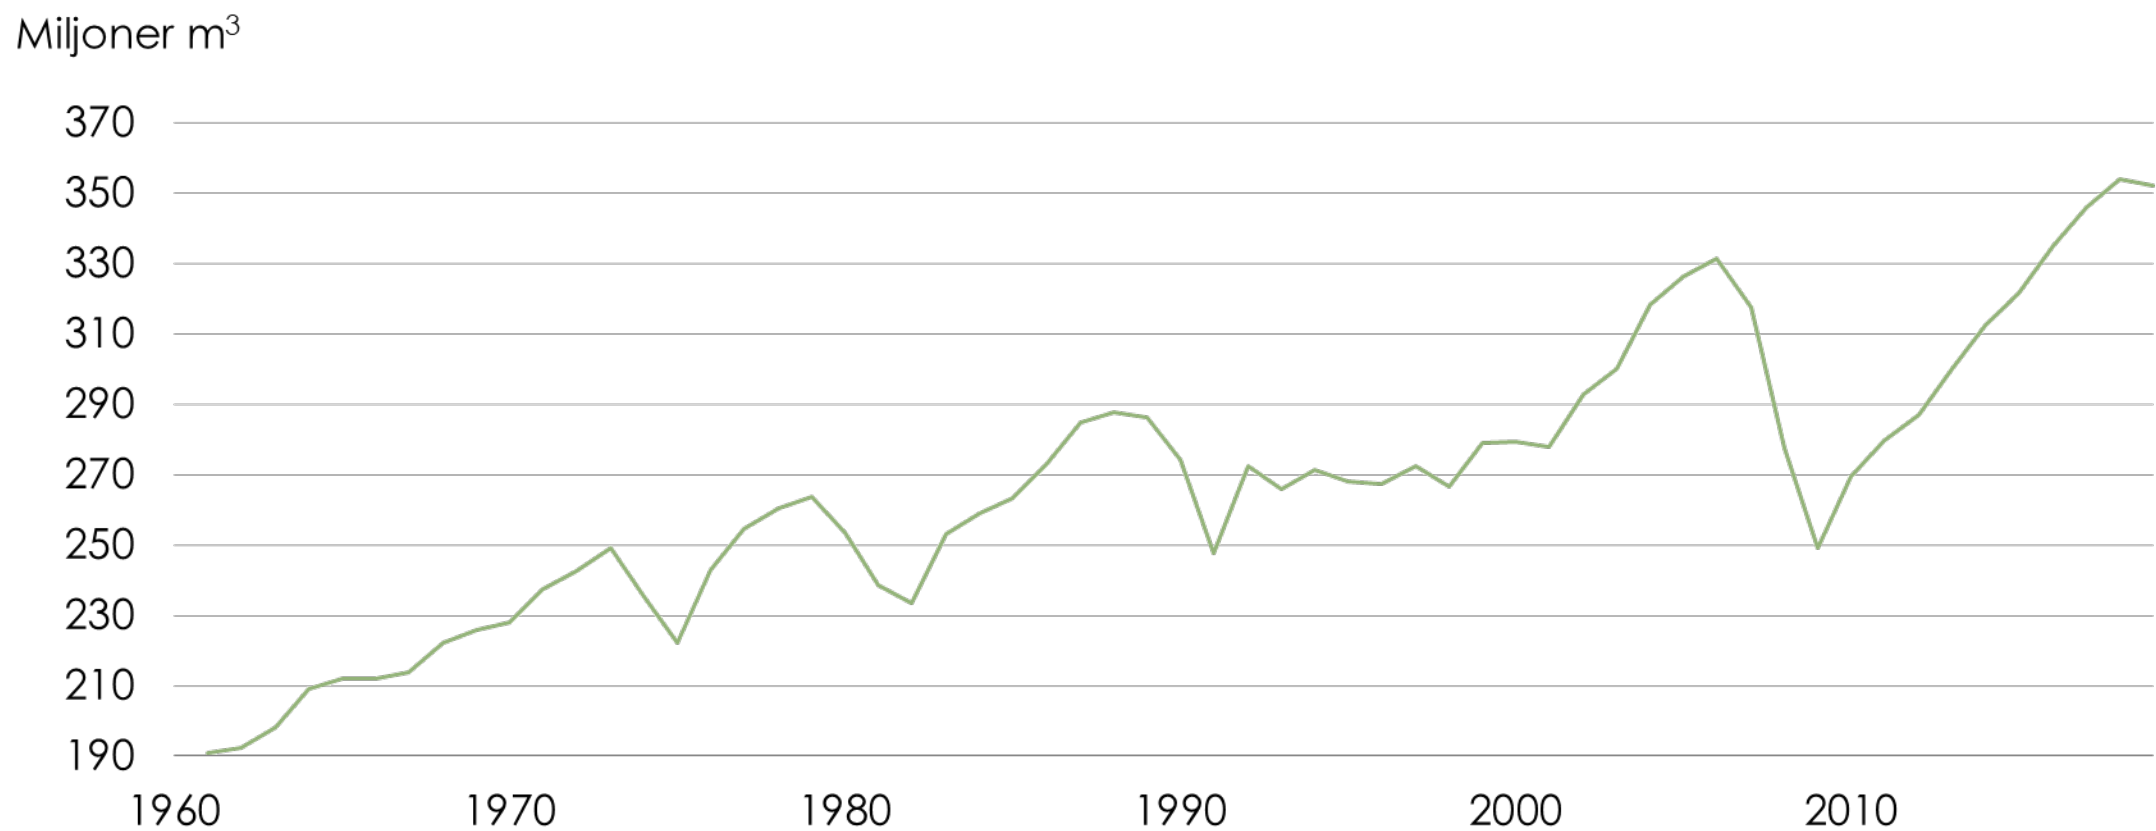

World prouction of sawn softwood 1960-2019

Source: FAO, Swedish Forest Industries Federation