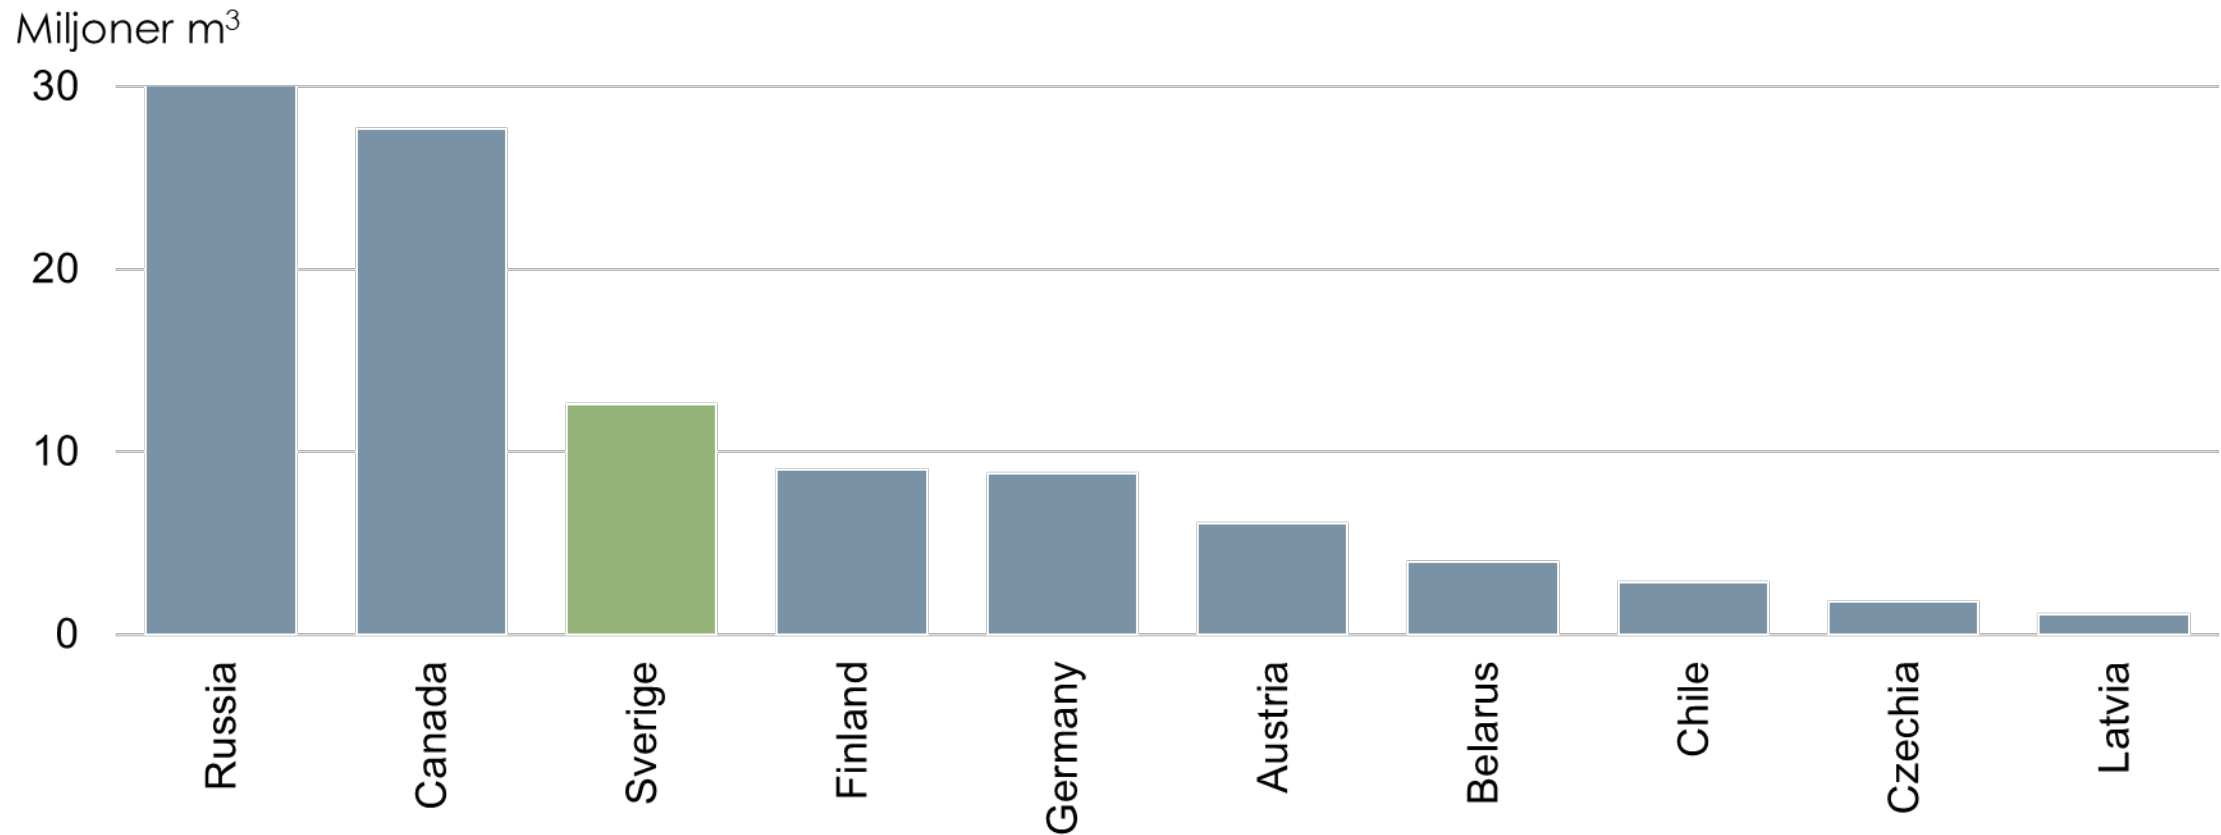

Worlds largest exporters of softwood sawnwood, 2019

Source: FAO, Swedish Forest Industries Federation