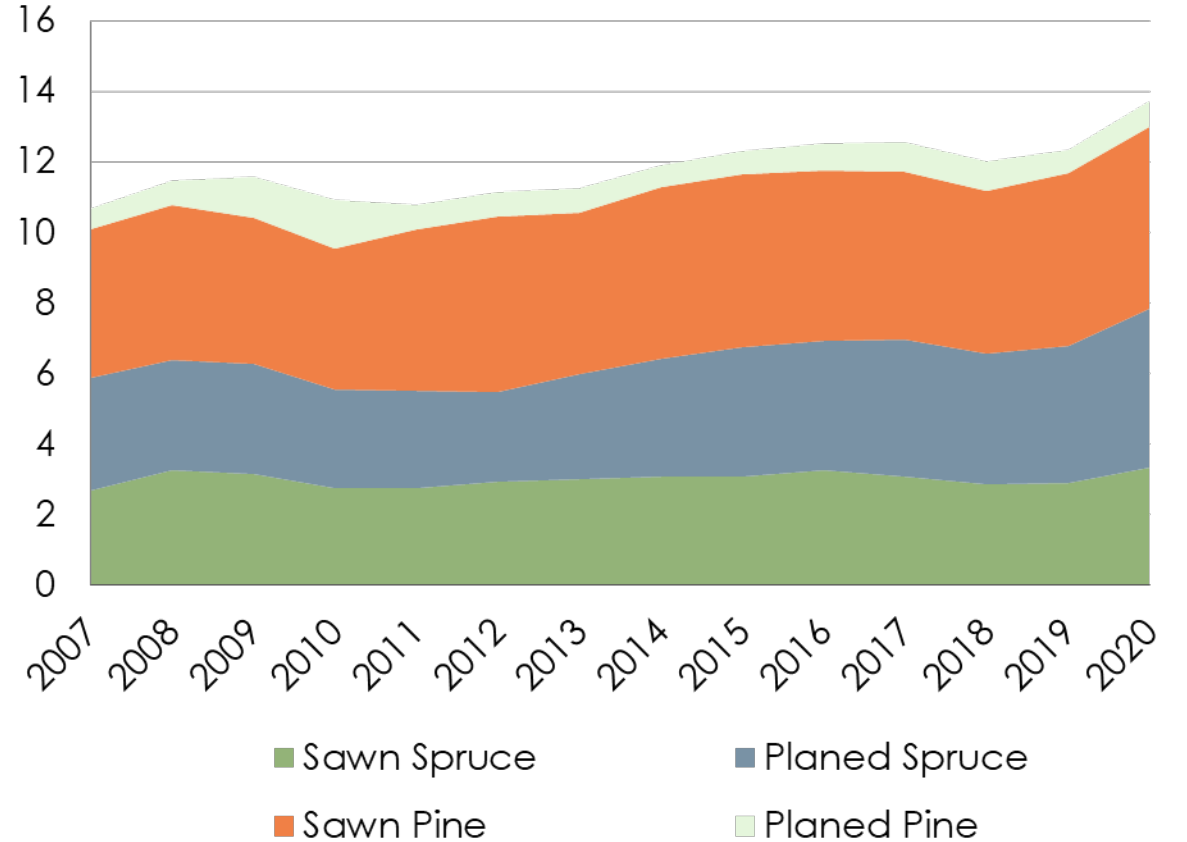

Total Exports 2020: 14.1 Million m³ (2019: 12,7)

Million m³

Swedens Exports of Sawn Softwood by Market och Product

Source: Swedish Forest Industries Federation, Statistics Sweden